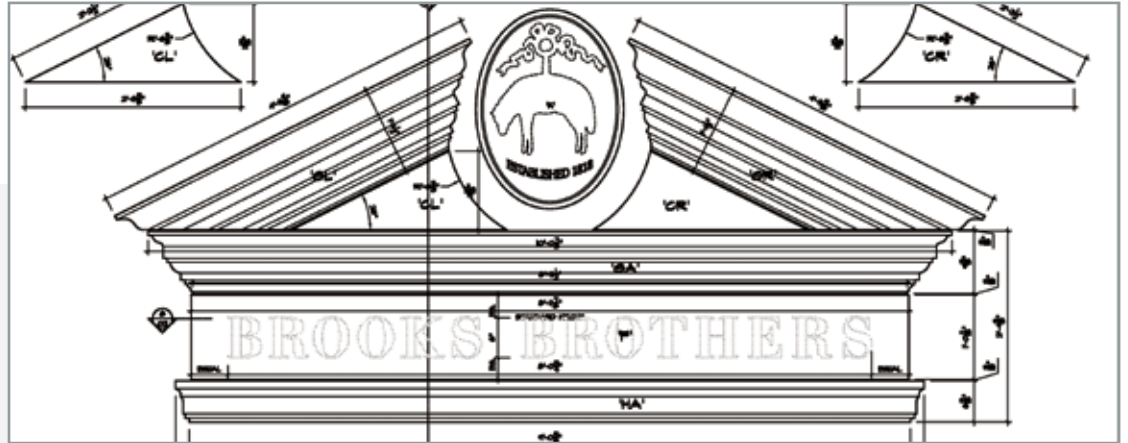

Technical Specifications

Architectural Drawings

- Manufacturing production drawings provide clear instructions that support timely installation.